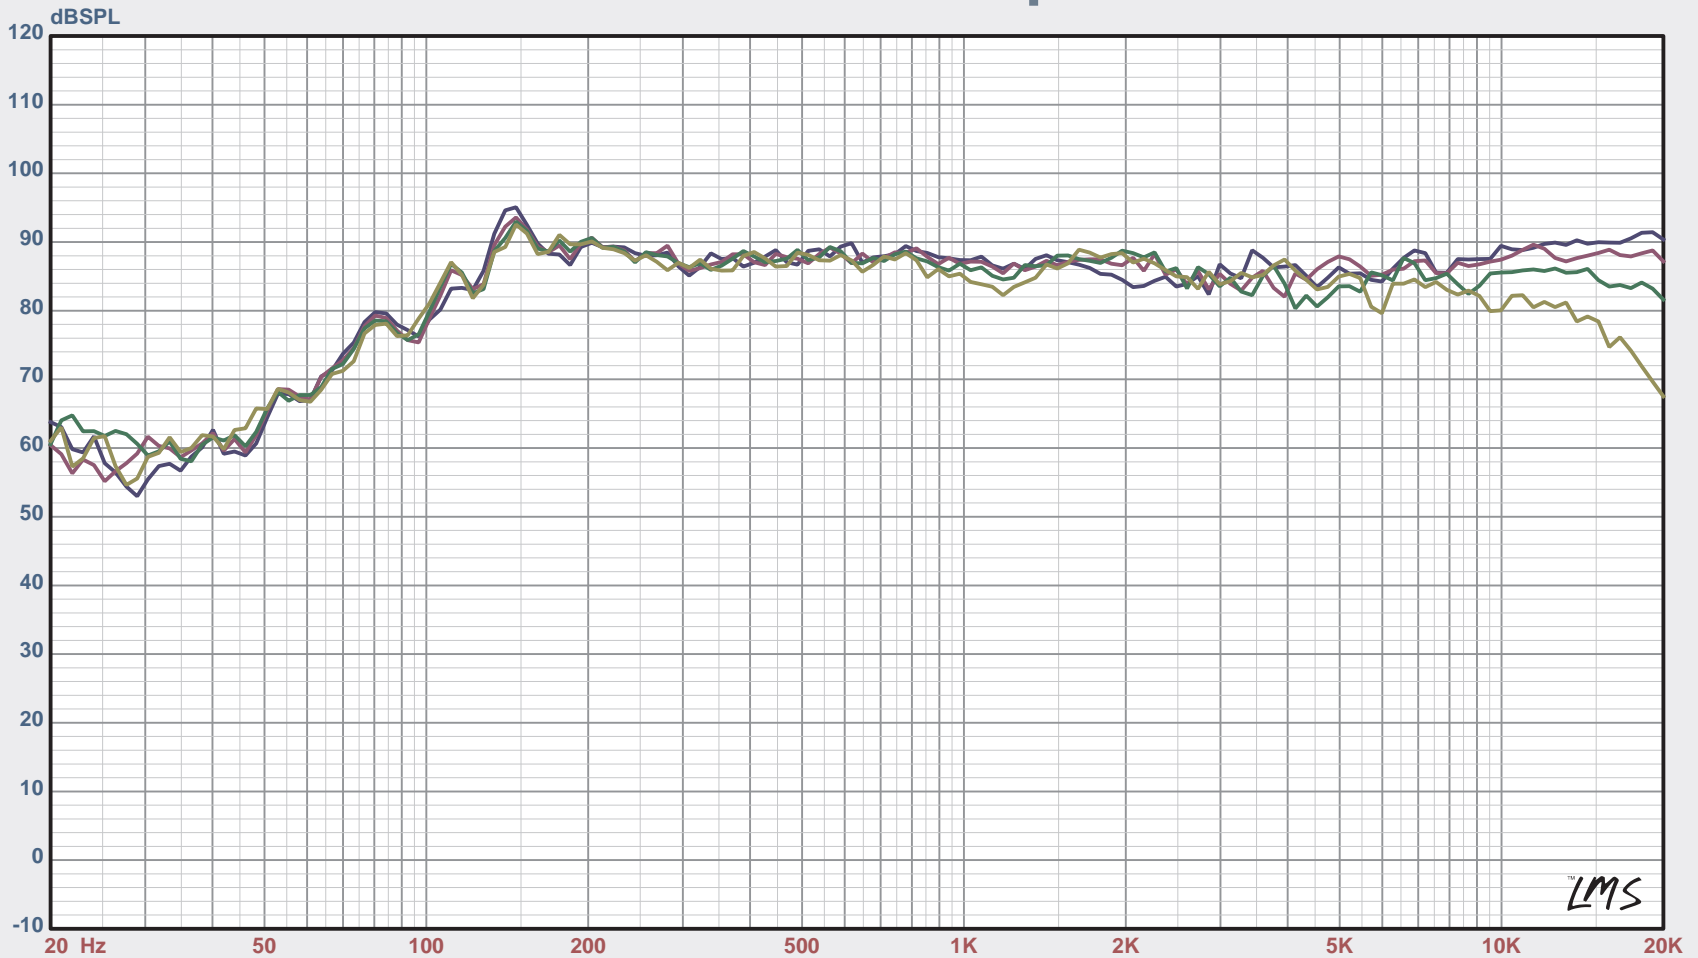

# SPL vs Freq

LMS

Map

- 30: S6-l 0 degree test 1M/1V/1Kz — 33: S6-l 45degree test 1M/1V/1Kz
- 31: S6-l 15 degree test 1M/1V/1Kz
- 32: S6-l 30degree test 1M/1V/1Kz

Notes

Data Measured: Jan 23, 2021 Sat 11:15 am

Data Measured: Jan 23, 2021 Sat 11:16 am

# SPL vs Freq

LMS

Map

- 35: S6-II 0 degree test 1M/1V/1Kz
- 36: S6-II 15 degree test 1M/1V/1Kz
- 37: S6-II 30 degree test 1M/1V/1Kz
- 38: S6-II 45 degree test 1M/1V/1Kz

Notes

Data Measured: Jan 23, 2021 Sat 11:25 am

Data Measured: Jan 23, 2021 Sat 11:26 am