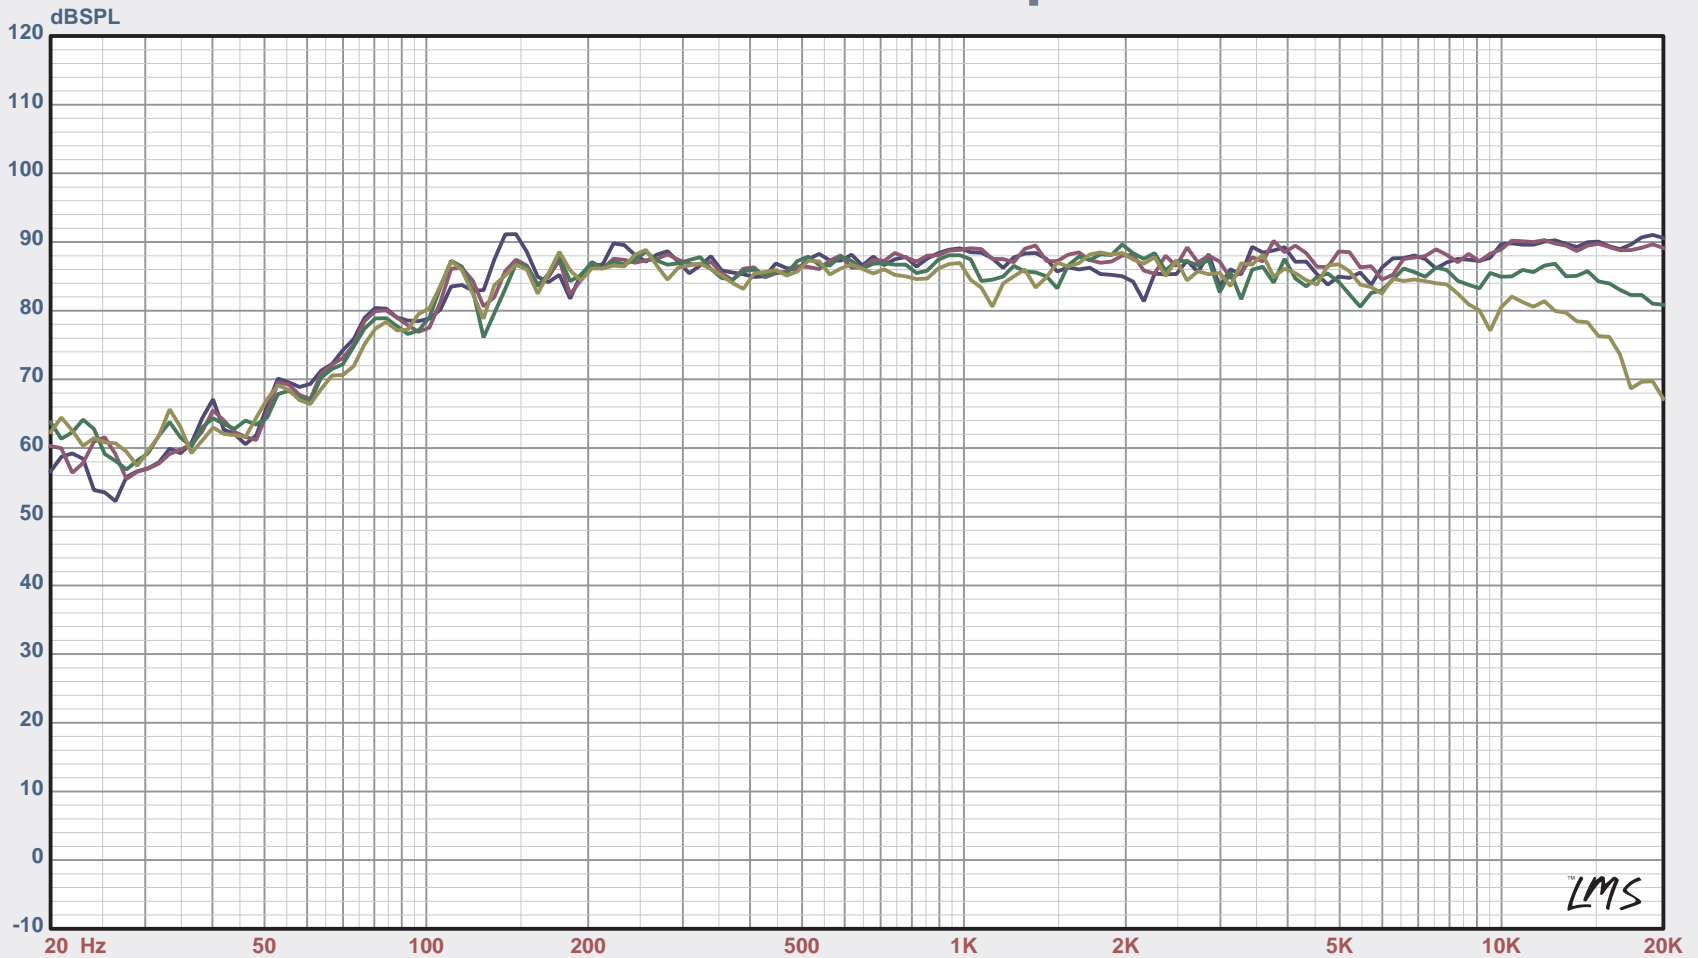

# SPL vs Freq

LMS

Map

- 30: S6-l 0 degree test 1M/1V/1Kz — 33: S6-l 45degree test 1M/1V/1Kz
- 31: S6-l 15 degree test 1M/1V/1Kz
- 32: S6-l 30degree test 1M/1V/1Kz

Notes

Data Measured: Jan 23, 2021 Sat 11:15 am

Data Measured: Jan 23, 2021 Sat 11:16 am

# SPL vs Freq

LMS

Map

- 35: S6-II 0 degree test 1M/1V/1Kz
- 36: S6-II 15 degree test 1M/1V/1Kz
- 37: S6-II 30 degree test 1M/1V/1Kz
- 38: S6-II 45 degree test 1M/1V/1Kz

Notes

Data Measured: Jan 23, 2021 Sat 11:25 am

Data Measured: Jan 23, 2021 Sat 11:26 am