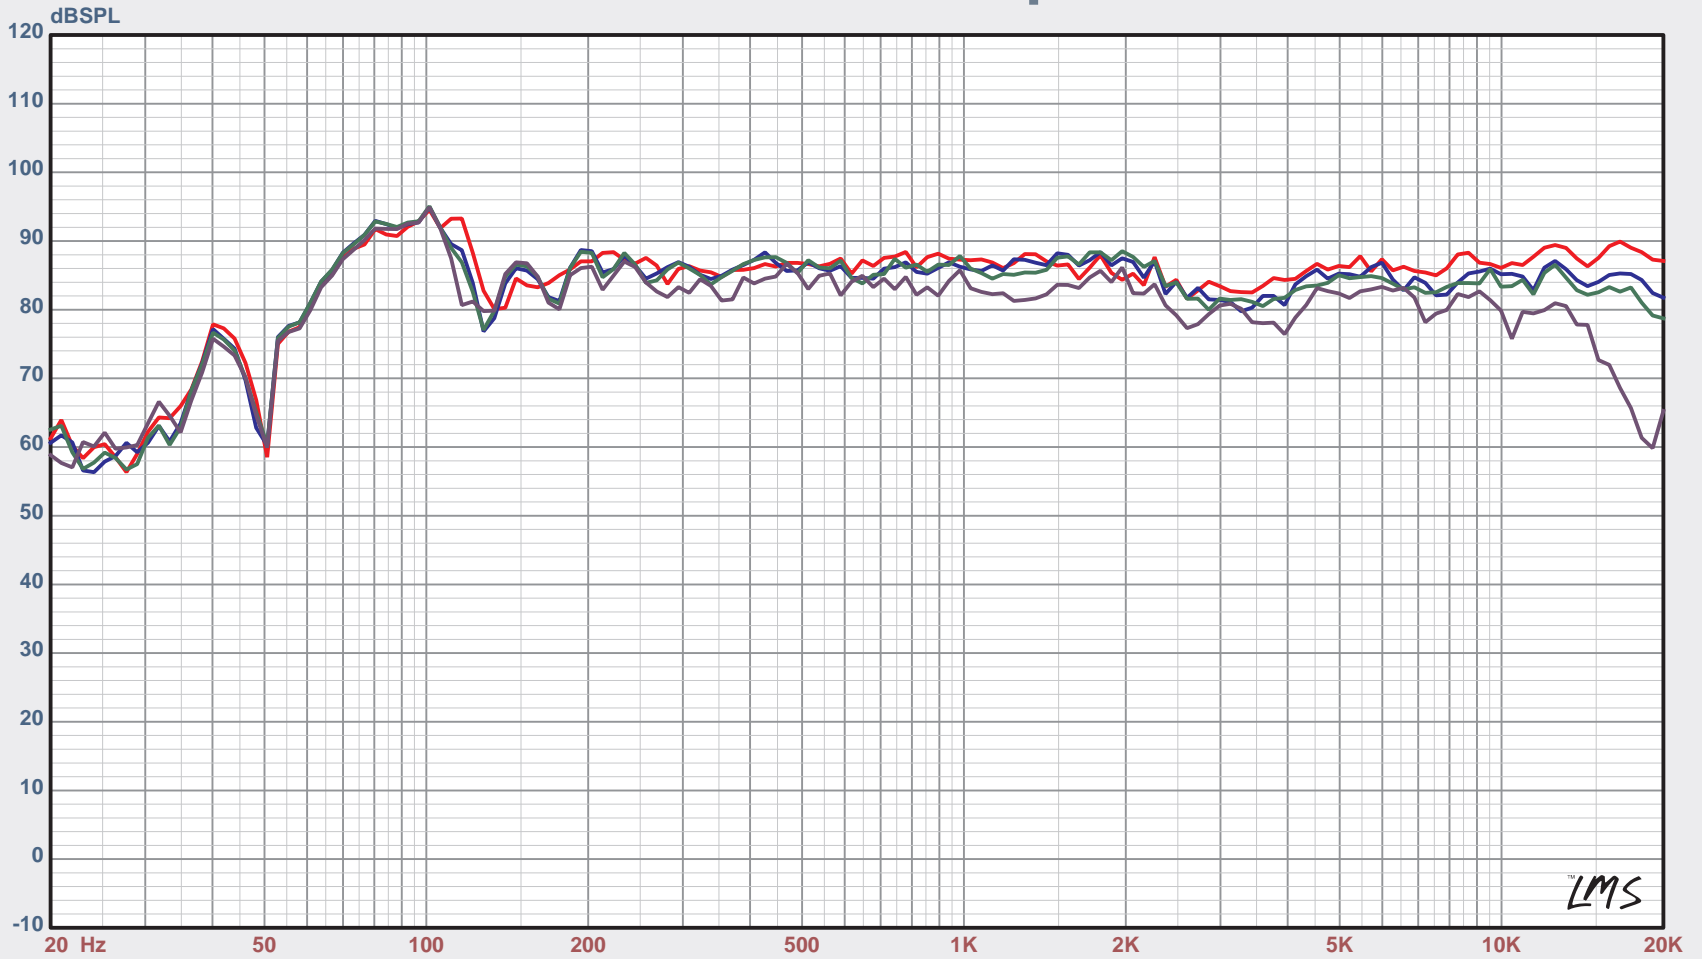

SPL vs Freq

LMS

Map
 15: M820-IW 0 degree test 18: M820-IW 45degree test
 16: M820-IW 15 degree test
 17: M820-IW 30degree test

Notes

Data Measured: Oct 30, 2020 Fri 2:39 pm Data Measured: Oct 30, 2020 Fri 2:41 pm

SPL vs Freq

LMS

Map

- 1: M850-N 0 degree test
- 2: M850-N 15 degree test
- 3: M850-N 30 degree test
- 4: M850-N 45 degree test

Notes

Data Measured: Oct 10, 2020 Sat 8:43 am

Data Measured: Oct 10, 2020 Sat 8:49 am