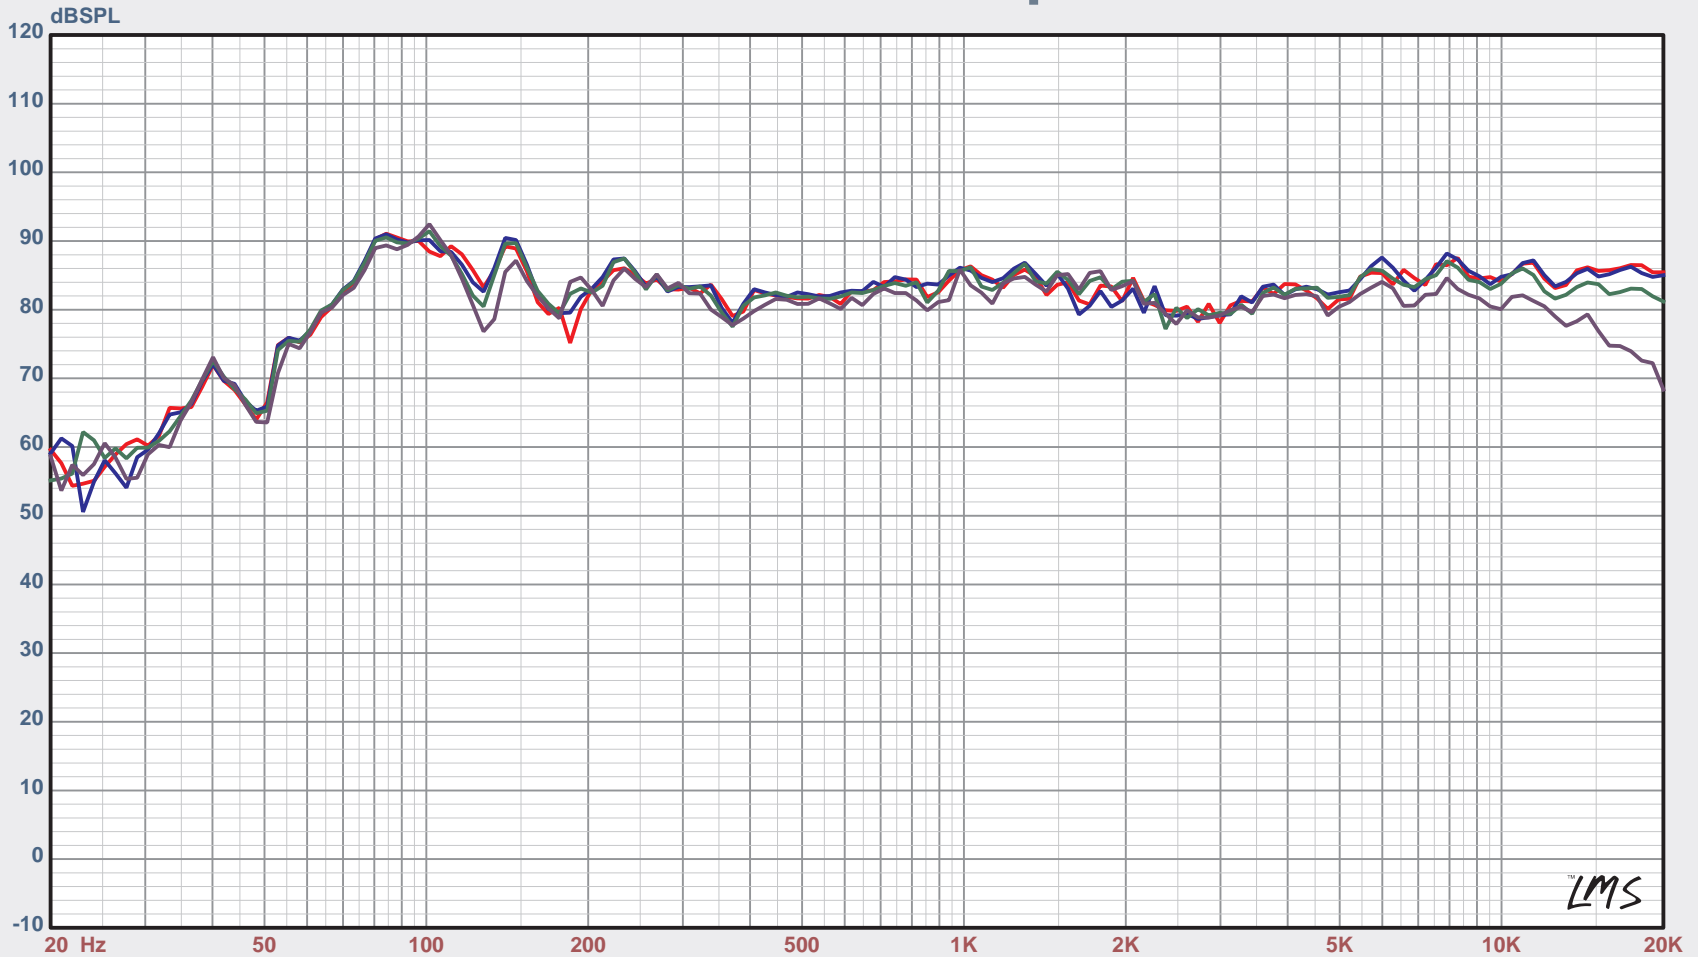

SPL vs Freq

LMS

Map
 15: M820-IW 0 degree test 18: M820-IW 45degree test
 16: M820-IW 15 degree test
 17: M820-IW 30degree test

Notes

Data Measured: Oct 30, 2020 Fri 2:39 pm Data Measured: Oct 30, 2020 Fri 2:41 pm

SPL vs Freq

LMS

Map

- 1: M850-N 0 degree test
- 2: M850-N 15 degree test
- 3: M850-N 30 degree test
- 4: M850-N 45 degree test

Notes

Data Measured: Oct 10, 2020 Sat 8:43 am

Data Measured: Oct 10, 2020 Sat 8:49 am